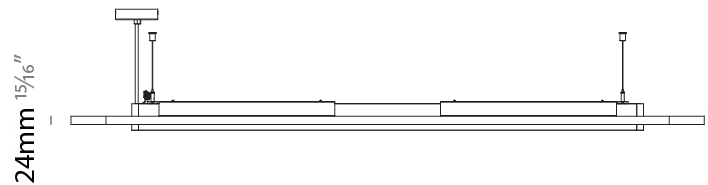

GENERAL

Series: Parallel
Brand: Prolicht
Division: Architectural
Mounting Type: Suspension
Mounting Location: Ceiling
Subcategory: Acoustic

PHYSICAL

Shape: Oblong
Length (mm): 1800
Length (in): 70 ⁷/₈
Width (mm): 500
Width (in): 19 ¹¹/₁₆
Light Distribution: Direct
Fixture Finish: [SSR / BKV / CWI / CRY / HAB / UFT / ITA / RUA / FTG / MYG / LOD / PUS / FRO / FUP / KIA / POP / BLS / SPG / MEY / GOH / GUM / CHC / COM / ABZ / JAG / OBR / MOS / ROR](#)
Holder Finish: [ANC / ASH / BNA / BTC / BZE / CEL / EGG / EVG / FOG / FOS / FST / FUA / IRI / IRO / KHA / LIC / LIM / MER / MSN / MUS / ONX / PEA / PLU / POL / PPY / RAY / ROY / RST / STE / SWD / TAN / TAU](#)
Fixture Material: Aluminum

Cable Details: [2,000mm / 78 3/4" or 6,000mm / 236 1/4" Transparent Cable](#)

ELECTRICAL

Lamp Type: LED (Zhaga Standard)
Input Wattage (W): 31
Total Output Wattage (W): 28.2
Dimming: [Phase Dimming / 0-10V Dimming / Matter Dimming](#)
Driver Included: Yes
Driver Location: Integrated
Driver Type: Constant Current - 120 / 277Vac
Driver Class: Class 2
Input Voltage (V): 120 - 277

LED

Color Temperature (°K): [2700 / 3000 / 3500 / 4000](#)
Nominal Lumen (lm): Max 2729
CRI: >90 CRI
Lamp Life (hrs): 50000

OPTICAL

Beam Angle: [46 / 62](#)

RATINGS AND CERTIFICATIONS

Certified By: CSA Certified to UL and CSA Standards
IP rating: IP20