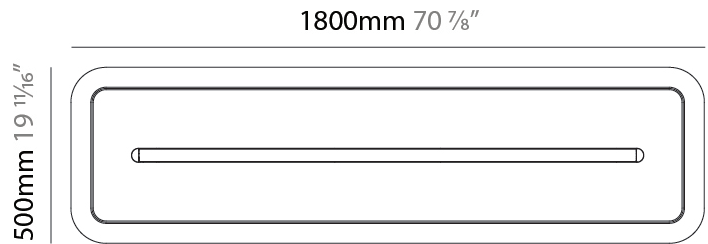

GENERAL

Series: Parallel
 Brand: Prolicht
 Division: Architectural
 Mounting Type: Suspension
 Mounting Location: Ceiling
 Subcategory: Acoustic

PHYSICAL

Shape: Oblong
 Length (mm): 1800
 Length (in): 70 ⁷/₈
 Width (mm): 500
 Width (in): 19 ¹¹/₁₆
 Light Distribution: Direct
 Diffuser: PMMA - Opal / Micro-Prism
 Fixture Finish: SSR / BKV / CWI / CRY / HAB / UFT / ITA / RUA / FTG / MYG / LOD / PUS / FRO / FUP / KIA / POP / BLS / SPG / MEY / GOH / GUM / CHC / COM / ABZ / JAG / OBR / MOS / ROR
 Holder Finish: ANC / ASH / BNA / BTC / BZE / CEL / EGG / EVG / FOG / FOS / FST / FUA / IRI / IRO / KHA / LIC / LIM / MER / MSN / MUS / ONX / PEA / PLU / POL / PPY / RAY / ROY / RST / STE / SWD / TAN / TAU
 Fixture Material: Aluminum
 Cable Details: 2,000mm / 78 3/4" or 6,000mm / 236 1/4" Transparent Cable

GENERAL

Series: Parallel
 Brand: Prolicht
 Division: Architectural
 Mounting Type: Suspension
 Mounting Location: Ceiling
 Subcategory: Acoustic

PHYSICAL

Shape: Oblong
 Length (mm): 1800
 Length (in): 70 ⁷/₈
 Width (mm): 500
 Width (in): 19 ¹¹/₁₆
 Light Distribution: Direct
 Fixture Finish: [SSR / BKV / CWI / CRY / HAB / UFT / ITA / RUA / FTG / MYG / LOD / PUS / FRO / FUP / KIA / POP / BLS / SPG / MEY / GOH / GUM / CHC / COM / ABZ / JAG / OBR / MOS / ROR](#)
 Holder Finish: [ANC / ASH / BNA / BTC / BZE / CEL / EGG / EVG / FOG / FOS / FST / FUA / IRI / IRO / KHA / LIC / LIM / MER / MSN / MUS / ONX / PEA / PLU / POL / PPY / RAY / ROY / RST / STE / SWD / TAN / TAU](#)
 Fixture Material: Aluminum

LED

Color Temperature (°K): [2700 / 3000 / 3500 / 4000](#)
 Nominal Lumen (lm): Max 2729
 CRI: >90 CRI
 Lamp Life (hrs): 50000

OPTICAL

Beam Angle: [46 / 62](#)

RATINGS AND CERTIFICATIONS

Certified By: CSA Certified to UL and CSA Standards
 IP rating: IP20