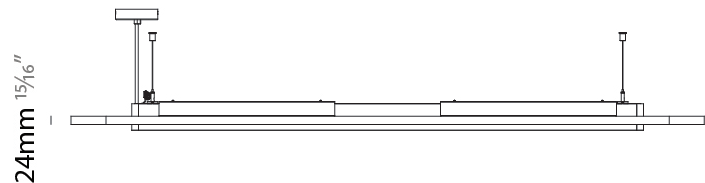

1. To build a product code in our configurator select the specify button on the base model # product page
2. To build a manual product code on this datasheet choose from the options listed below in blue font and add the suffix to the base model #

GENERAL

Series: Parallel
Partner: Prolicht
Division: Architectural
Installation: Suspension
Product Type: Acoustic
Mounting Location: Ceiling
Light Distribution: Direct

PHYSICAL

Shape: Oblong
Length (mm): 1800
Length (in): 70 7/8
Width (mm): 500
Width (in): 19 11/16
Fixture Finish: [SSR / BKV / CWI / CRY / HAB / UFT / ITA / RUA / FTG / MYG / LOD / PUS / FRO / FUP / KIA / POP / BLS / SPG / MEY / GOH / CHC / COM / ABZ / JAG / OBR / MOS / ROR](#)
Acoustic Finish: [SFW / CYW / SEE / SYN / MTS / PMB / TTN / CYB / STO / DPE / BES / SHB / ARE / ANE / VRD / CRF](#)
Fixture Material: Aluminum
Primary Material: Acoustic
Cable Details: [2000mm / 78 3/4" or 6000mm / 236 1/4" Transparent Cable](#)

ELECTRICAL

Lamp Type: LED (Zhaga Standard)
Input Wattage (W): 31
Total Output Wattage (W): 28.2
Dimming: [Phase Dimming / 0-10V Dimming / Matter Dimming](#)
Driver Included: Yes
Driver Location: Integrated
Driver Type: Constant Current - 120 / 277Vac
Driver Class: Class 2
Input Voltage (V): 120 - 277

LED

Color Temperature (°K): [2700 / 3000 / 3500 / 4000](#)
Nominal Lumen (lm): Max 2729
CRI: >90 CRI
Lamp Life (hrs): 50000

OPTICAL

Beam Angle: [46 / 62](#)

RATINGS AND CERTIFICATIONS

Certified By: CSA Certified to UL and CSA Standards
IP rating: IP20