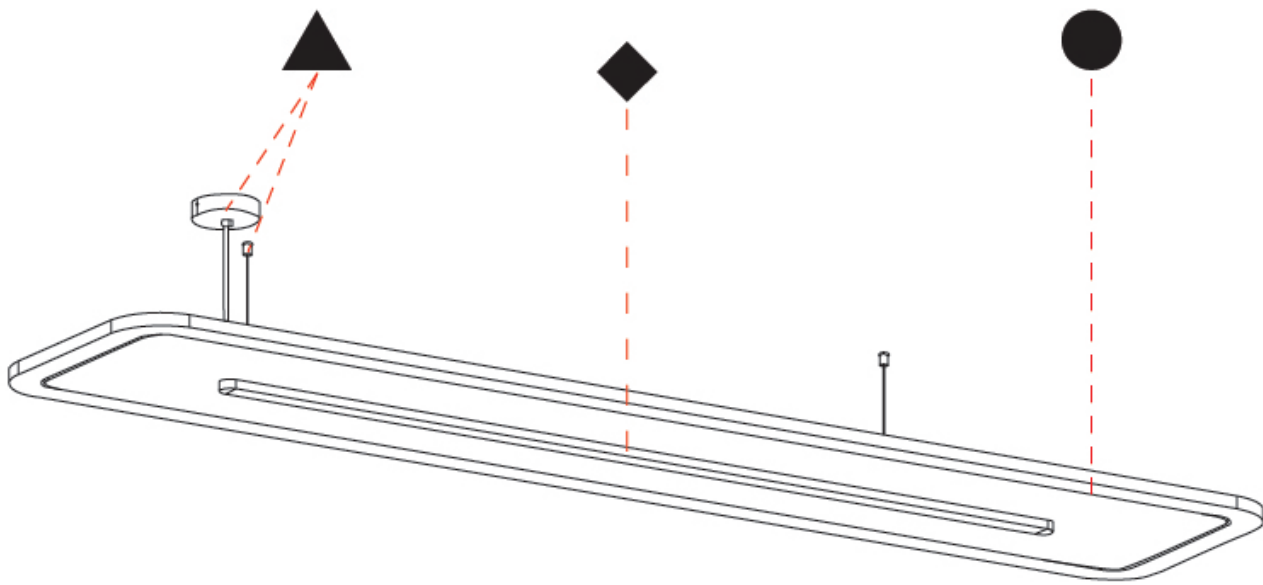

PARALLEL SUSPENSION

A300376-

PROJECT
TYPE
SPECIFIER
QUANTITY
DATE

A