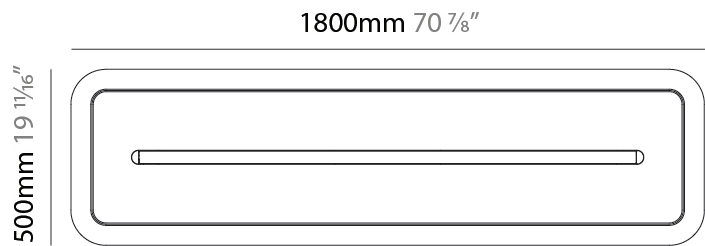

GENERAL

Series: Parallel
 Partner: Prolicht
 Division: Architectural
 Installation: Suspension
 Product Type: Acoustic
 Mounting Location: Ceiling
 Light Distribution: Direct

PHYSICAL

Shape: Oblong
 Length (mm): 1800
 Length (in): 70 7/8
 Width (mm): 500
 Width (in): 19 11/16
 Fixture Finish: [SSR / BKV / CWI / CRY / HAB / UFT / ITA / RUA / FTG / MYG / LOD / PUS / FRO / FUP / KIA / POP / BLS / SPG / MEY / GOH / CHC / COM / ABZ / JAG / OBR / MOS / ROR](#)
 Acoustic Finish: [SFW / CYW / SEE / SYN / MTS / PMB / TTN / CYB / STO / DPE / BES / SHB / ARE / ANE / VRD / CRF](#)
 Fixture Material: Aluminum
 Primary Material: Acoustic
 Cable Details: [2000mm / 78 3/4" or 6000mm / 236 1/4" Transparent Cable](#)

LED

Color Temperature (°K): [2700 / 3000 / 3500 / 4000](#)
 Nominal Lumen (lm): Max 2729
 CRI: >90 CRI
 Lamp Life (hrs): 50000

OPTICAL

Beam Angle: [46 / 62](#)

RATINGS AND CERTIFICATIONS

Certified By: CSA Certified to UL and CSA Standards
 IP rating: IP20

GENERAL

Series: Parallel
 Partner: Prolicht
 Division: Architectural
 Installation: Suspension
 Product Type: Acoustic
 Mounting Location: Ceiling
 Light Distribution: Direct

PHYSICAL

Shape: Oblong
 Length (mm): 2400
 Length (in): 94 1/2
 Width (mm): 500
 Width (in): 19 11/16
 Diffuser: [PMMA - Opal / Micro-Prism](#)
 Fixture Finish: [SSR / BKV / CWI / CRY / HAB / UFT / ITA / RUA / FTG / MYG / LOD / PUS / FRO / FUP / KIA / POP / BLS / SPG / MEY / GOH / CHC / COM / ABZ / JAG / OBR / MOS / ROR](#)
 Acoustic Finish: [SFW / CYW / SEE / SYN / MTS / PMB / TTN / CYB / STO / DPE / BES / SHB / ARE / ANE / VRD / CRF](#)
 Fixture Material: Aluminum
 Primary Material: Acoustic
 Cable Details: 2000mm / 78 3/4" or 6000mm / 236 1/4" Transparent Cable