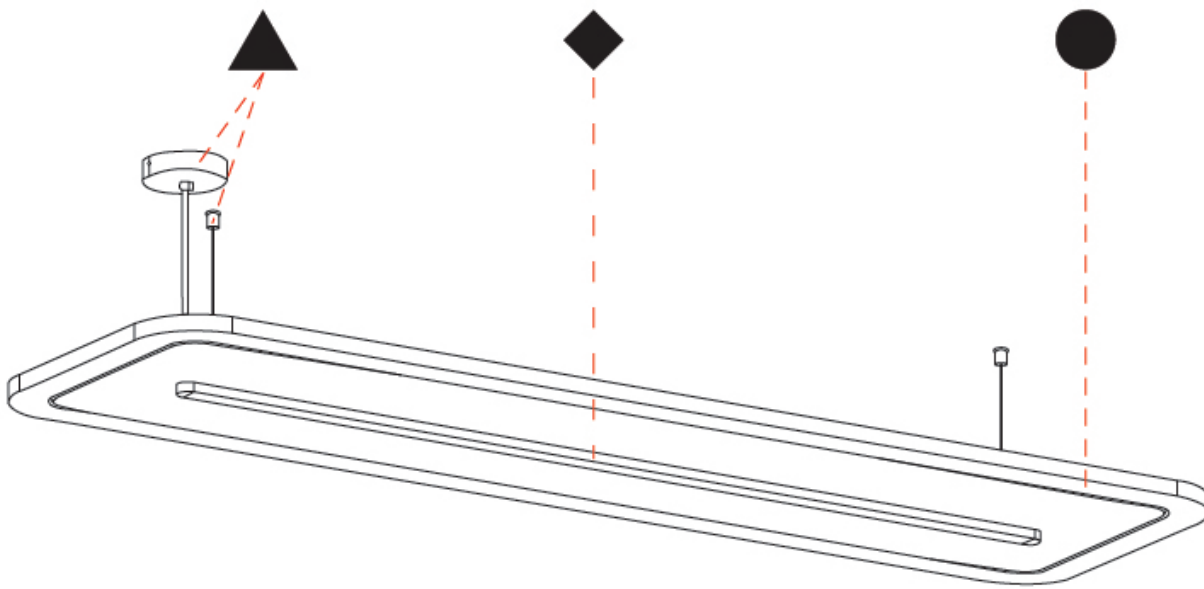

PARALLEL SUSPENSION

A300374-

PROJECT	_____
TYPE	_____
SPECIFIER	_____
QUANTITY	_____
DATE	_____

A