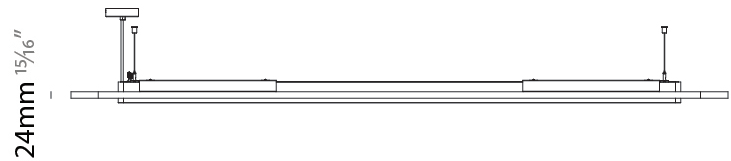

1. To build a product code in our configurator select the specify button on the base model # product page
2. To build a manual product code on this datasheet choose from the options listed below in blue font and add the suffix to the base model #

GENERAL

Series: Parallel
Partner: Prolicht
Division: Architectural
Installation: Suspension
Product Type: Acoustic
Mounting Location: Ceiling
Light Distribution: Direct

PHYSICAL

Shape: Oblong
Length (mm): 2400
Length (in): 94 1/2
Width (mm): 500
Width (in): 19 11/16
Fixture Finish: [SSR / BKV / CWI / CRY / HAB / UFT / ITA / RUA / FTG / MYG / LOD / PUS / FRO / FUP / KIA / POP / BLS / SPG / MEY / GOH / CHC / COM / ABZ / JAG / OBR / MOS / ROR](#)
Acoustic Finish: [SFW / CYW / SEE / SYN / MTS / PMB / TTN / CYB / STO / DPE / BES / SHB / ARE / ANE / VRD / CRF](#)
Fixture Material: Aluminum
Primary Material: Acoustic
Cable Details: [2000mm / 78 3/4" or 6000mm / 236 1/4" Transparent Cable](#)

ELECTRICAL

Lamp Type: LED (Zhaga Standard)
Input Wattage (W): 40
Total Output Wattage (W): 36
Dimming: [Phase Dimming / 0-10V Dimming / Matter Dimming](#)
Driver Included: Yes
Driver Location: Integrated
Driver Type: Constant Current - 120 / 277Vac
Driver Class: Class 2
Input Voltage (V): 120 - 277

LED

Color Temperature (°K): [2700 / 3000 / 3500 / 4000](#)
CRI: >90 CRI
Lamp Life (hrs): 50000

OPTICAL

Beam Angle: [46 / 62](#)

RATINGS AND CERTIFICATIONS

Certified By: CSA Certified to UL and CSA Standards
IP rating: IP20